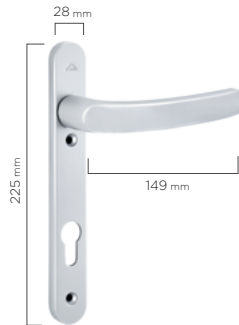

White, Silver

* EVO SERIES 전용