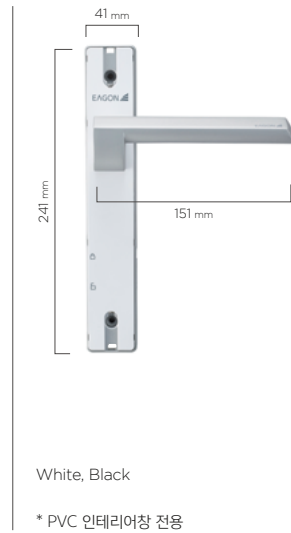

TT | Turn&Tilt

PS | Parallel Sliding

DOOR

DOOR LOCK