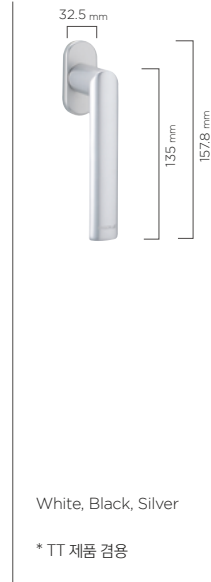

PS | Parallel Sliding